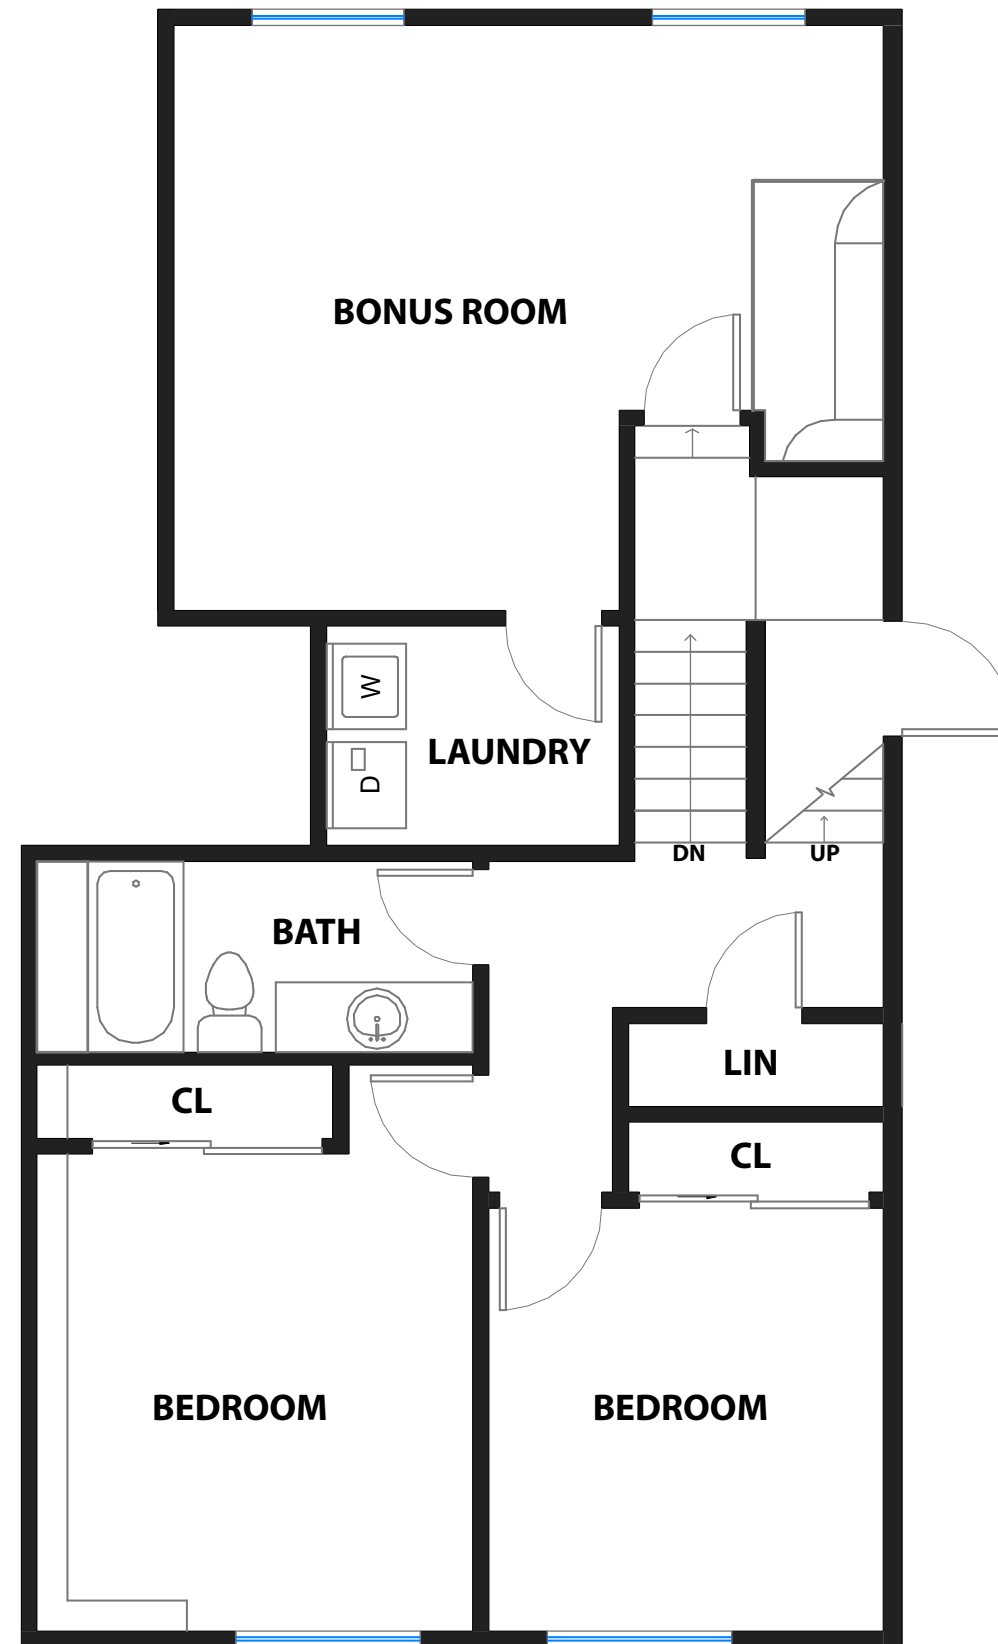

# 6040 ZINN DRIVE

OAKLAND, CALIFORNIA

**MAIN LEVEL**

**LOWER LEVEL**

**LOWER LEVEL:  
MASTER SUITE**