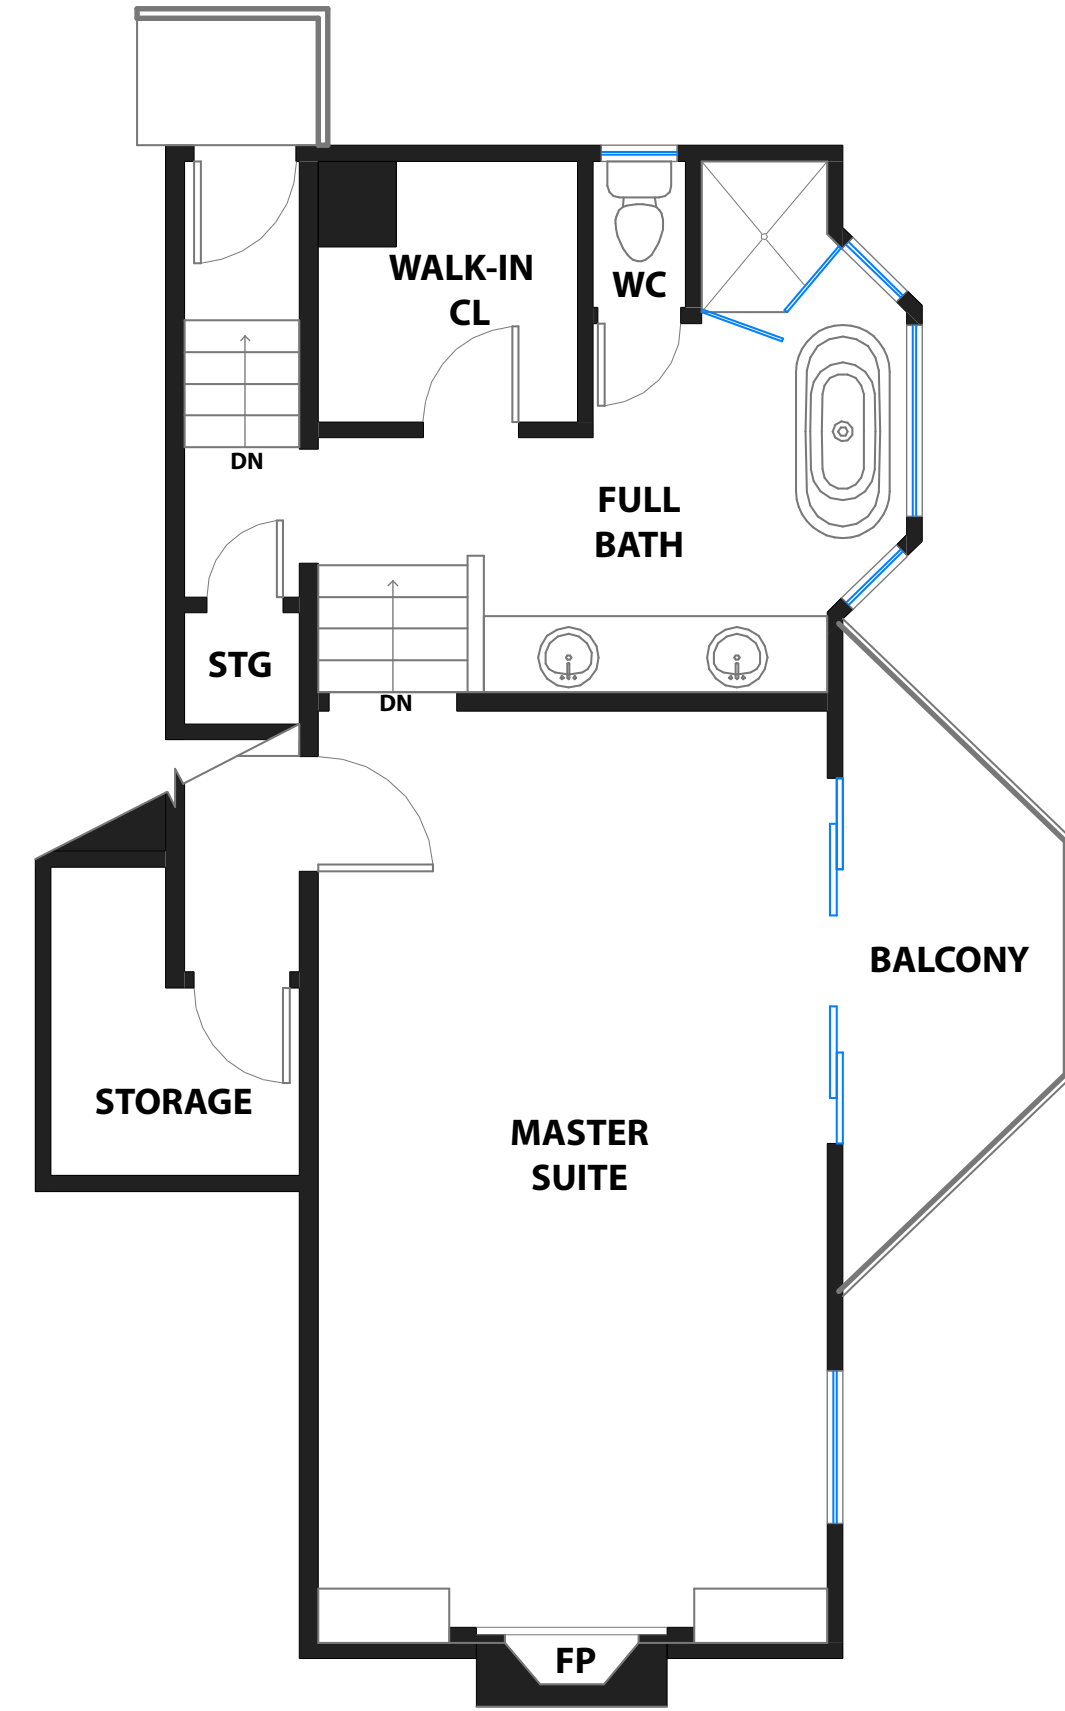

# 6040 ZINN DRIVE

OAKLAND, CALIFORNIA

**MAIN LEVEL**

**LOWER LEVEL**

**LOWER LEVEL:  
MASTER SUITE**