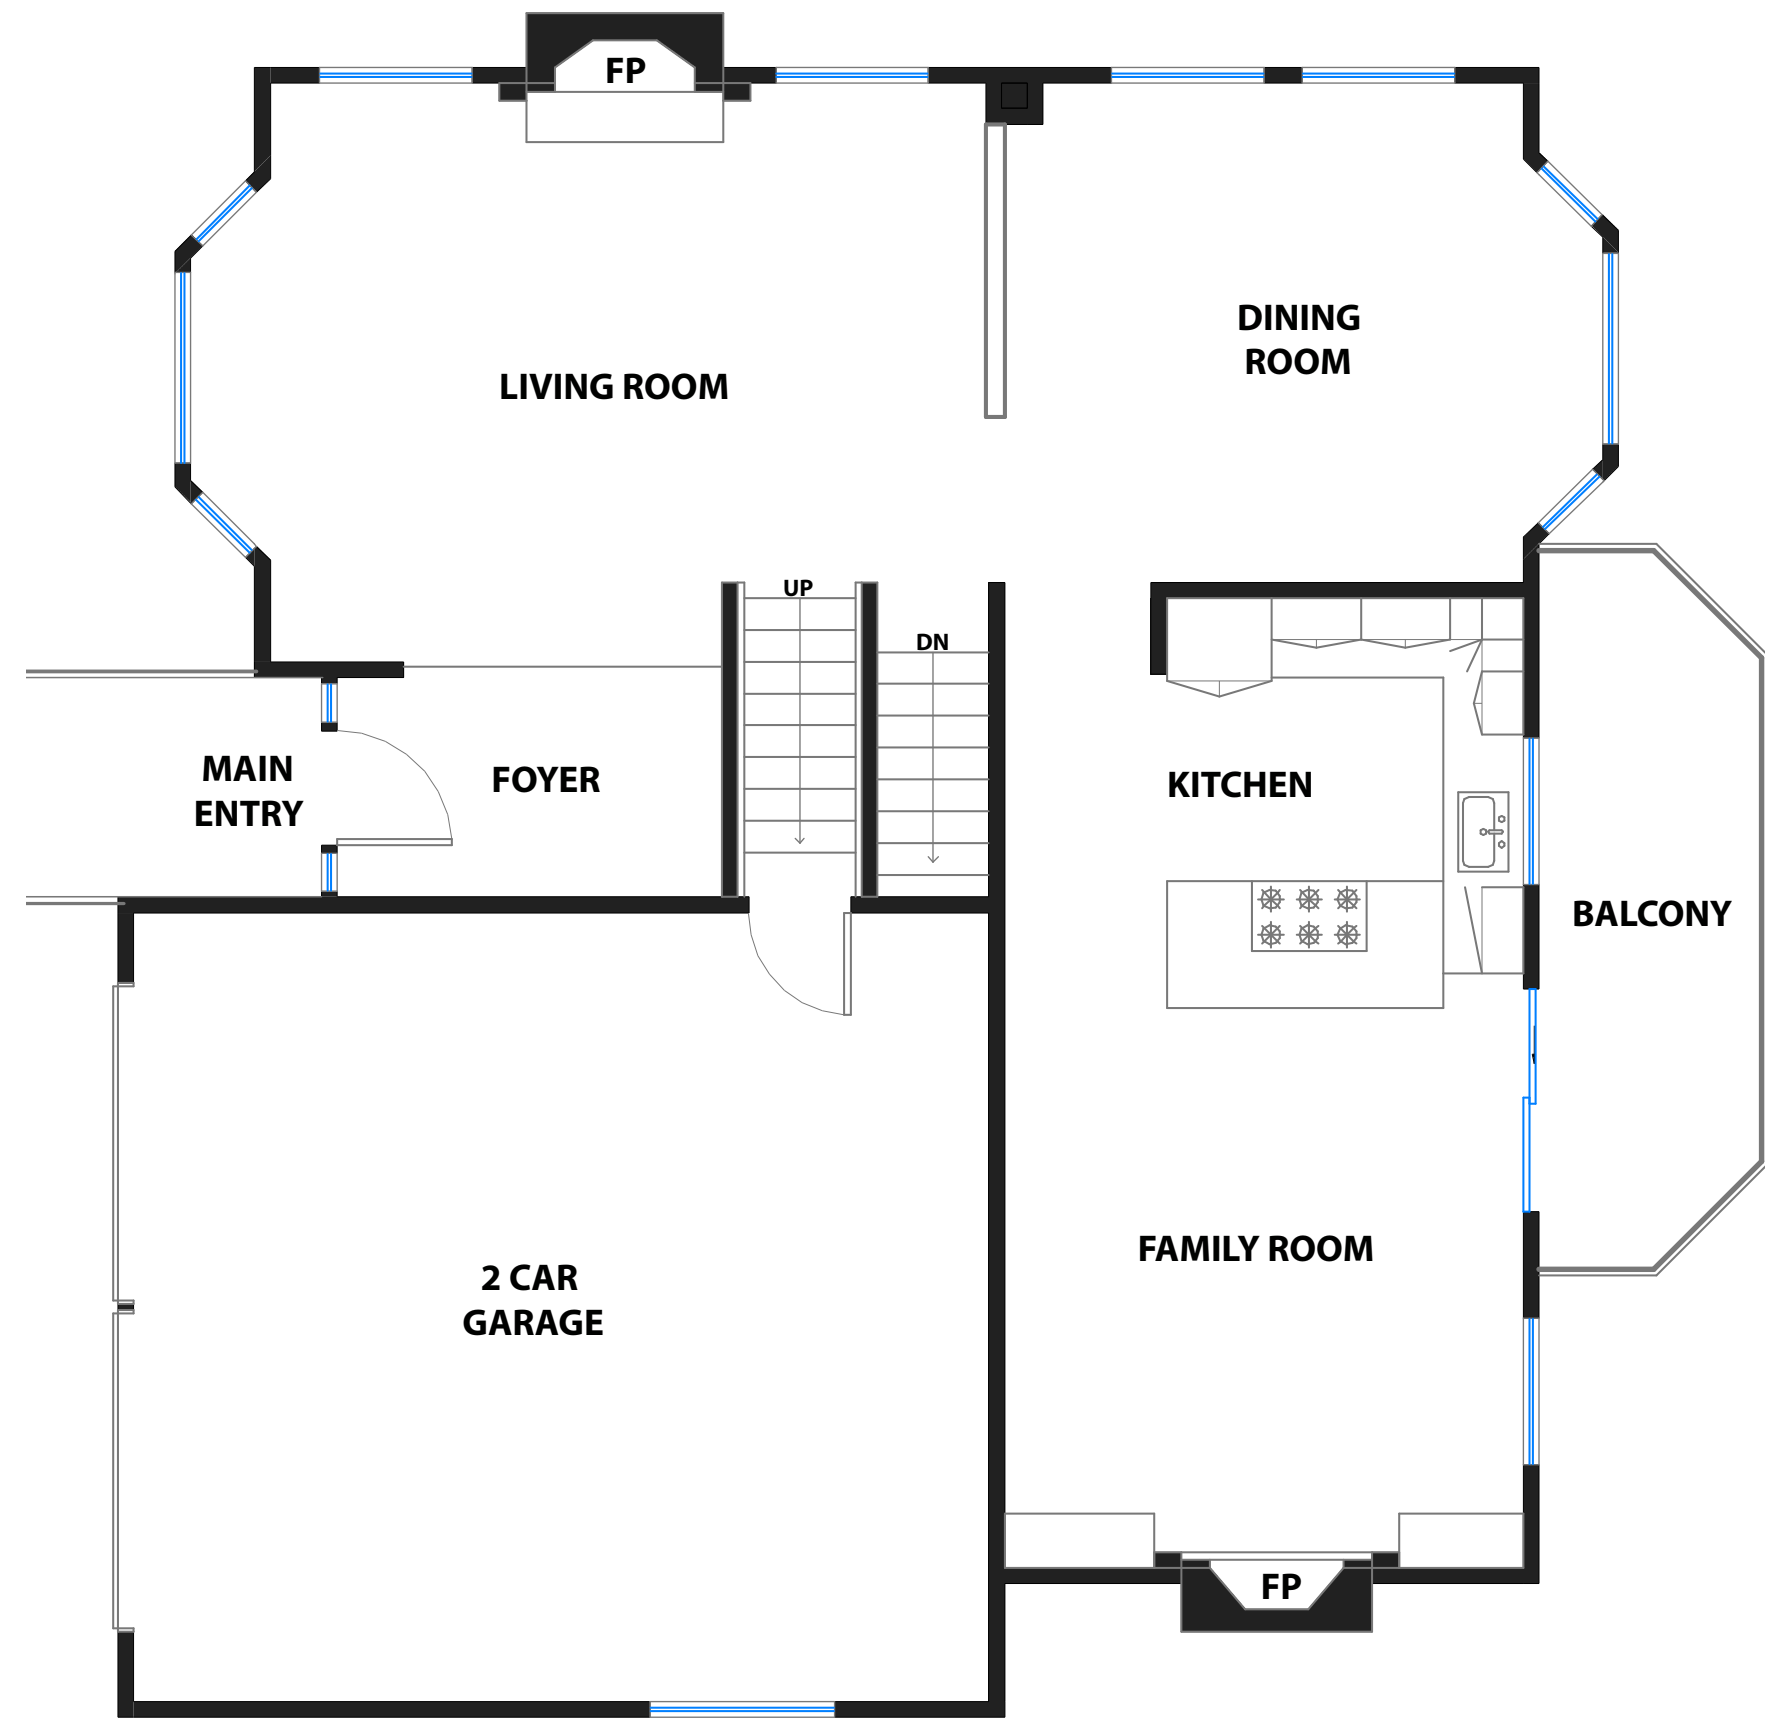

# 6040 ZINN DRIVE

OAKLAND, CALIFORNIA

**MAIN LEVEL**

**LOWER LEVEL**

**LOWER LEVEL:  
MASTER SUITE**